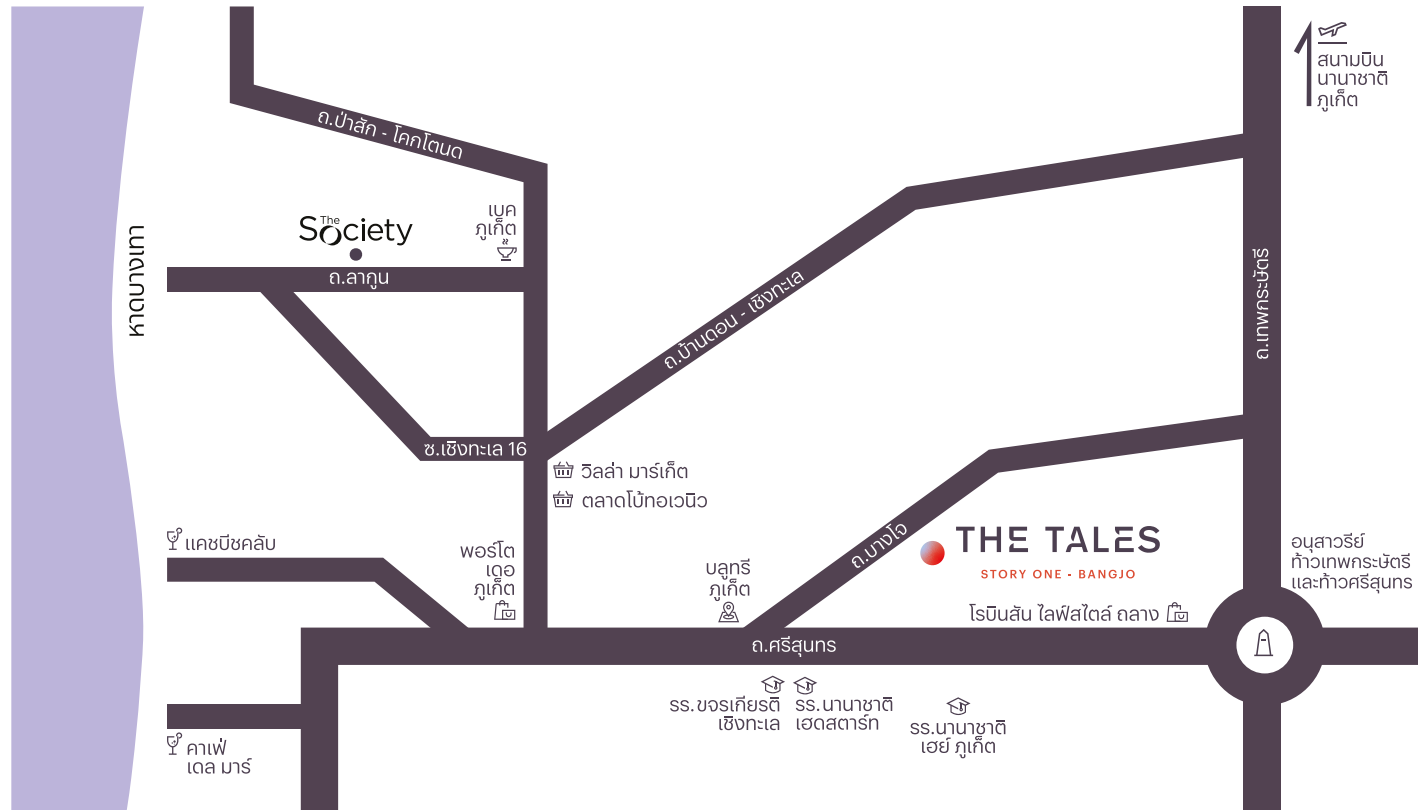

## HOSPITAL

Bangkok Phuket Hospital	16.4 km.
Bumrungrad International Hospital Phuket	6.6 km.
PSU Hospital Phuket	16.5 km.

## LIFESTYLE

Blue Tree Water Park	2.1 km.
Porto de Phuket	2.9 km.
Boat Avenue & Villa Market	3.3 km.
Robinson Life Style	5.6 km.

## BEACH

Bangtao Beach	5.5 km.
Surin Beach	6.7 km.
Banana Beach	11.7 km.
Naithon Beach	17.7 km.

MAP : THE TALES (TH)

# MAP : THE TALES (EN)