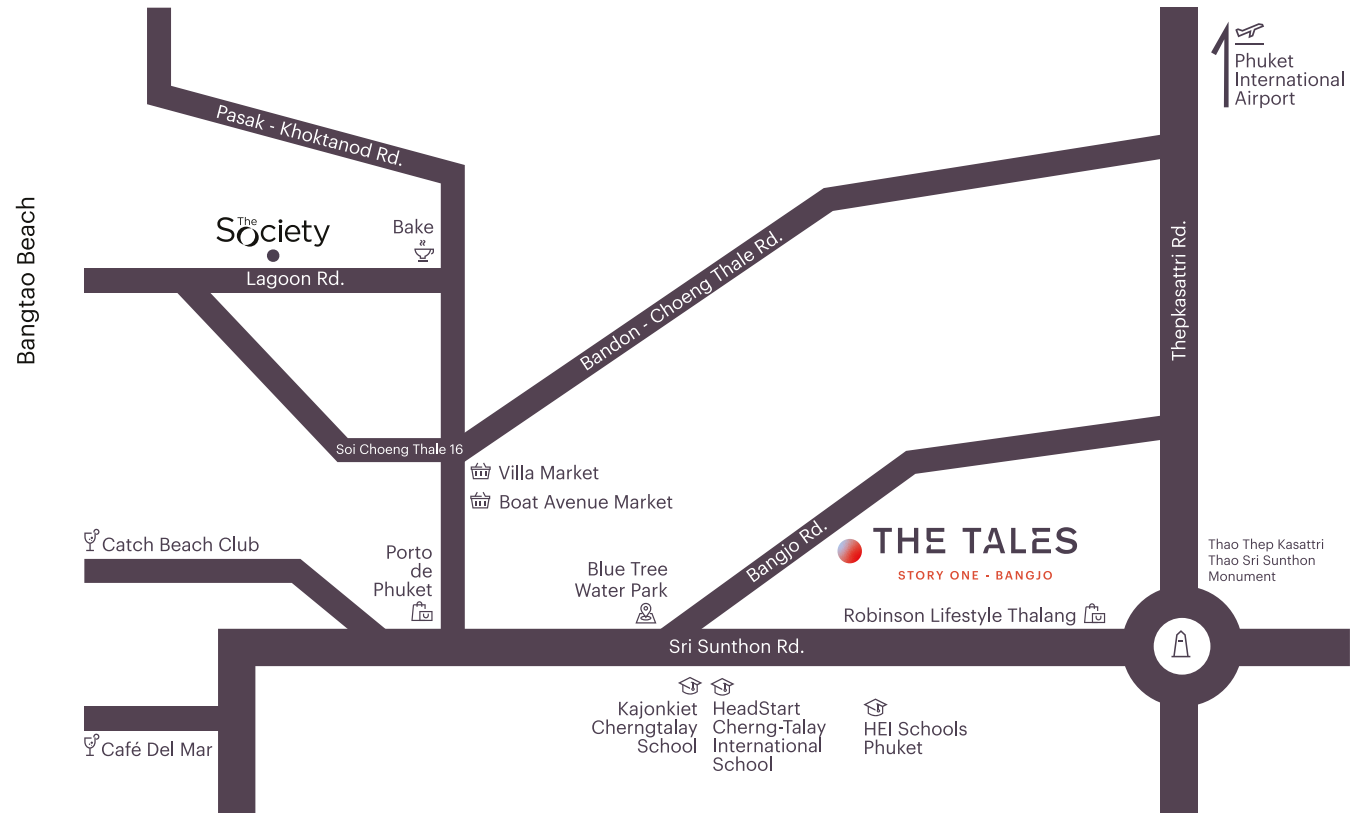

LOCATION

INTERNATIONAL SCHOOL

Headstart International School	1.5 km.
Kajonkiet Chergntalay School	1.5 km.
HEI Schools Phuket	4 km.
UWC Thailand International School	10 km.
British International School	10 km.

HOSPITAL

Bangkok Phuket Hospital	16.4 km.
Bumrungrad International Hospital Phuket	6.6 km.
PSU Hospital Phuket	16.5 km.

LIFESTYLE

Blue Tree Water Park	2.1 km.
Porto de Phuket	2.9 km.
Boat Avenue & Villa Market	3.3 km.
Robinson Life Style	5.6 km.

BEACH

Bangtao Beach	5.5 km.
Surin Beach	6.7 km.
Banana Beach	11.7 km.
Naithon Beach	17.7 km.