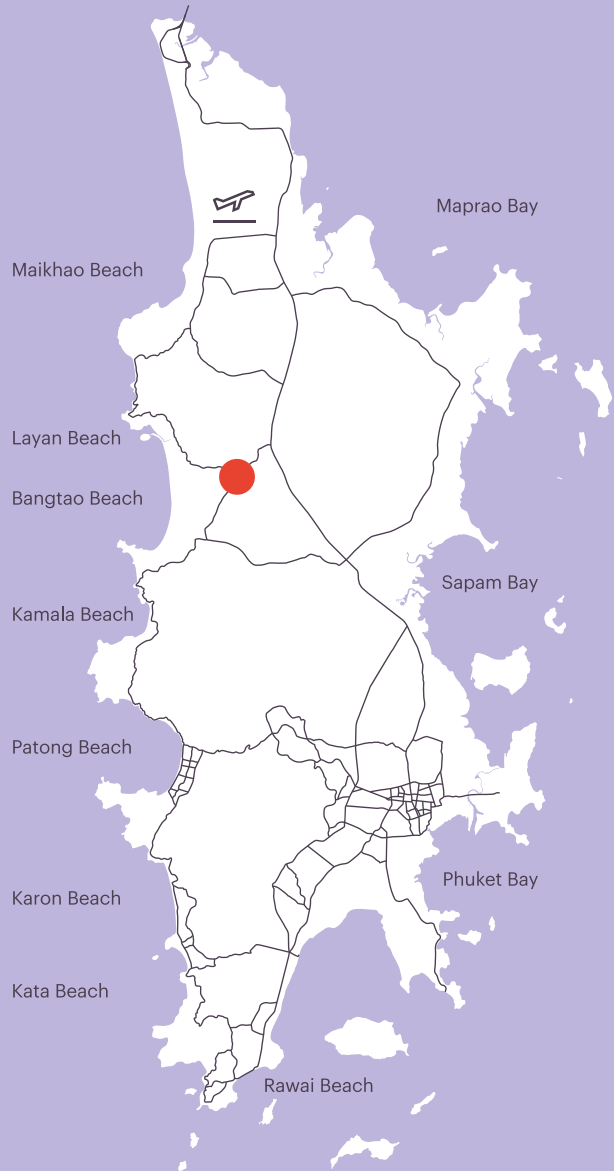

## INTERNATIONAL SCHOOL

Headstart International School	1.5 km.
Kajonkiet Chergntalay School	1.5 km.
HEI Schools Phuket	4 km.
UWC Thailand International School	10 km.
British International School	10 km.

## HOSPITAL

Bangkok Phuket Hospital	16.4 km.
Bumrungrad International Hospital Phuket	6.6 km.
PSU Hospital Phuket	16.5 km.

## BEACH

Bangtao Beach	5.5 km.
Surin Beach	6.7 km.
Banana Beach	11.7 km.
Naithon Beach	17.7 km.

MAP : THE TALES (TH)

# MAP : THE TALES (EN)